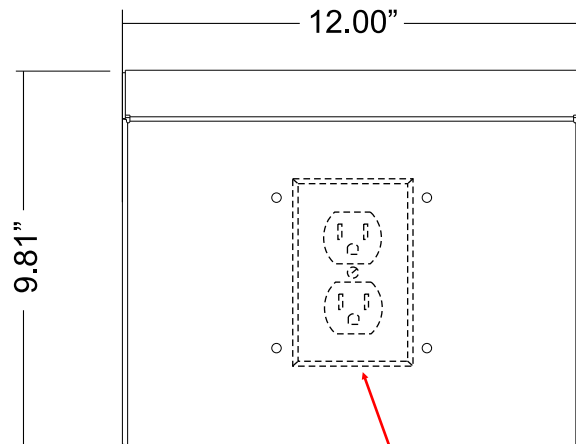

AWE Angled Wall Enclosure

- Completely secures and encloses all cabling and power adapters
- Mounts 15", 17", 19", and 21.5" INSS IP67 AIOs
- Clean wall installation
- Easy to install

Bracket on Wall

Bracket Front View

Fits over standard wall outlet

AWE Angled Wall Enclosure

Shown with INSS-17"

Dimensions in inches

FRONT

SIDE