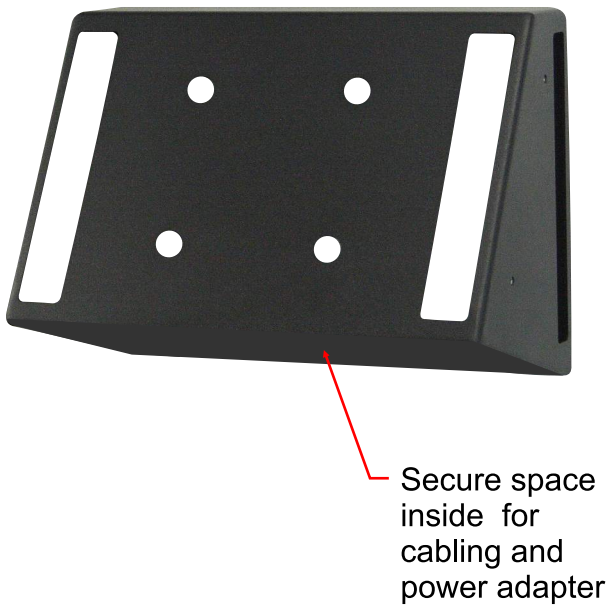

AWE Angled Wall Enclosure

- Completely secures and encloses all cabling and power adapters
- Mounts 15", 17", 19", and 21.5" INSS IP67 AIOs
- Clean wall installation
- Easy to install

Bracket on Wall

Bracket Front View

Fits over standard wall outlet

AWE Angled Wall Enclosure

Shown with INSS-17"

Dimensions in inches

FRONT

SIDE