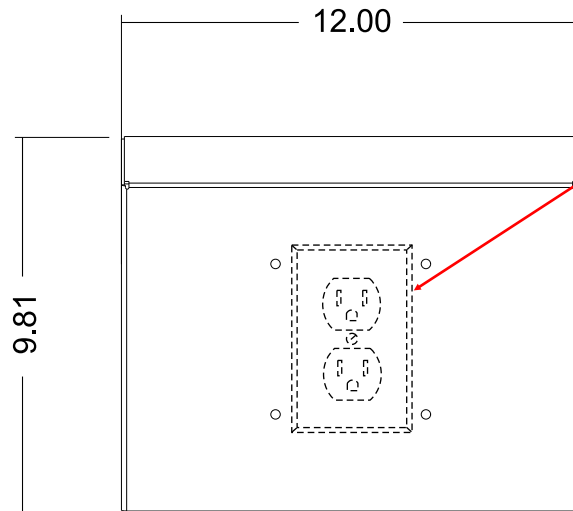

AWE Angled Wall Enclosure

- Completely secures and encloses all cabling and power adapters
- Mounts 15", 17", 19", and 21.5" INSS IP67 AIOs
- Clean wall installation
- Easy to install

Bracket on Wall

Bracket Front View

Fits over standard wall outlet

AWE Angled Wall Enclosure

Shown with INSS-17"

Dimensions in inches

FRONT

SIDE